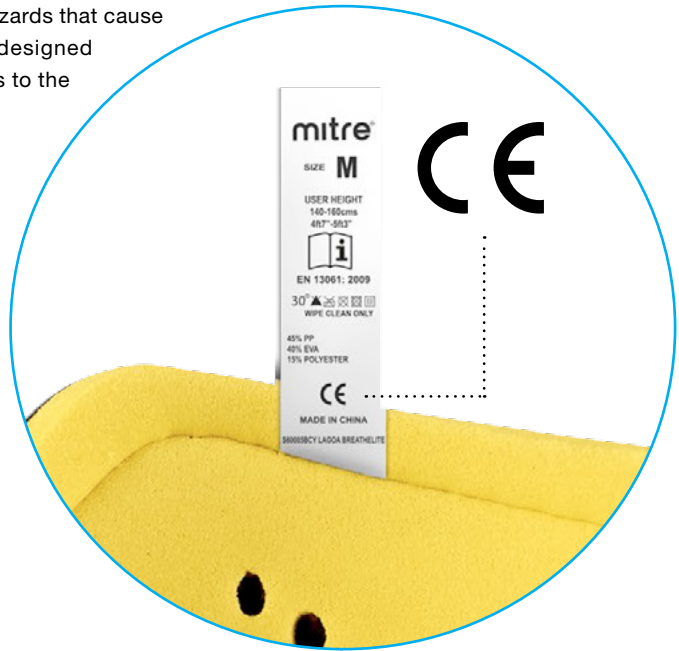

SHINGUARD TESTING

ALL EUROPEAN GUARDS REQUIRE THE EUROPEAN CONFORMITY MARK

Football is a contact sport and as such presents a number of hazards that cause injury. Shinguards cannot always prevent serious injury but are designed and developed to reduce the severity of abrasions and bruises to the player's shin.

In Europe, shinguards that claim to offer protection to the player are considered to be intermediate category personal protective equipment and as such shinguards must be tested and CE marked; shinguards are tested against the BS EN 13061:2009 Standard. This standard assesses the shinguards for a range of properties, including impact resistance, comfort and ergonomic fit.

The CE mark can be found on all Mitre shinguard labels, as well as the user information and product care leaflet.