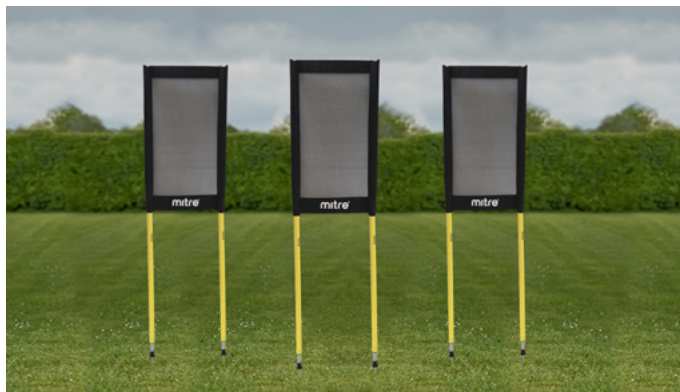

**A3092 AAA**  
 Multi

**FOLDING FREE KICK DUMMY**

Suggested Retail Price  
**£73.00**

Size  
**2"**

Pack Size  
**3**

- » Set of three free-kick dummies to help perfect your set-pieces
- » Includes carry bag for ease of transport
- » Telescopic poles can be removed for multi-purpose training drills, such as agility exercises