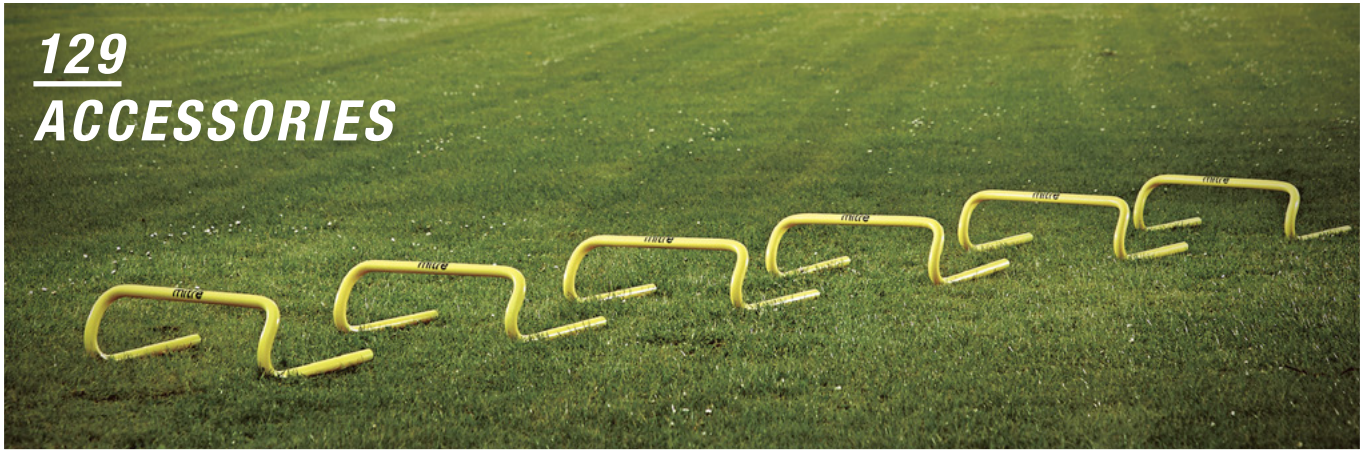

TEAMWEAR

TRAININGWEAR

BAGS

FOOTBALLS

GLOVES

GUARDS

ACCESSORIES

CUSTOMISE