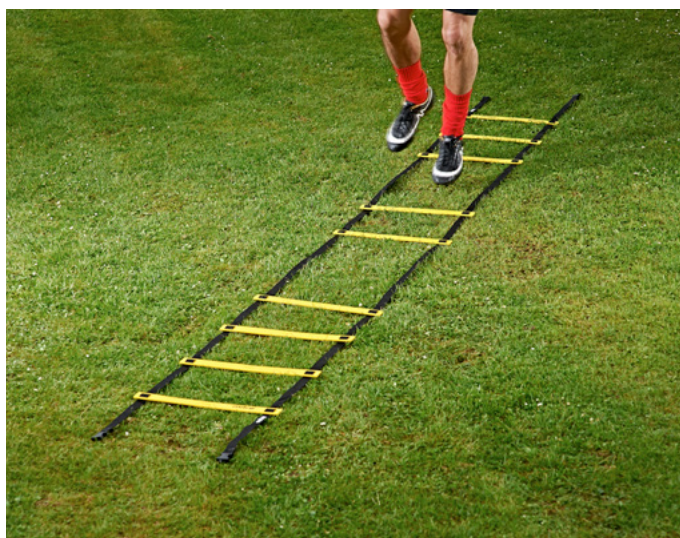

### AGILITY LADDER ADJUSTABLE

Suggested Retail Price  
**Large £31.00**  
**Small £18.00**

Size(s) Available  
**Large 9m**  
**Small 4m**

Pack Size  
**1**

- » Link multiple ladders with rapid clips
- » Improves foot speed and co-ordination, as well as knee and ankle stability
- » Includes handy carry bag