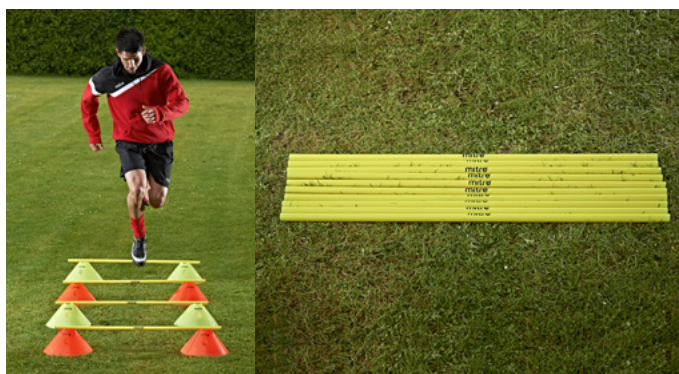

### SUPER SPACE MARKER POLE SET

Suggested Retail Price  
**£31.00**

Size  
**One Size**

Pack Size  
**10**

- » Set of 10 super space poles, ideal as ground-work markers
- » Use with super space markers to create multiple training options
- » Includes handy carry bag