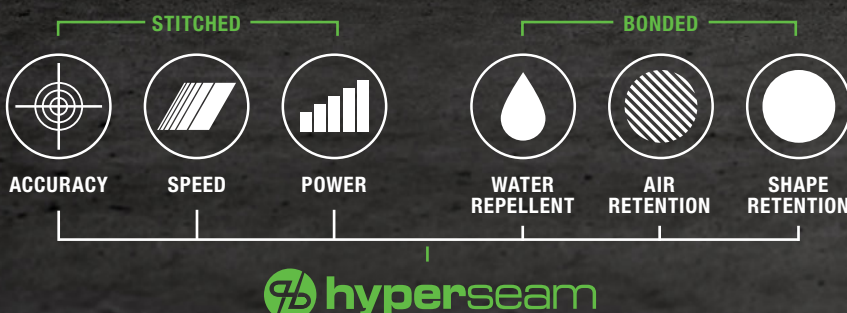

- » Highly accurate. Reduced resonance when striking for better in-flight accuracy
- » Easy control. 5mm foam backing for increased contact time on impact
- » Fast and powerful. Increased outer tension to increase speed off the foot
- » Water repellent. Fully sealed seam ensuring almost zero water uptake
- » Consistent feel and performance. Touch and shape stays the same in all temperature conditions
- » Air retaining. Butyl bladder requires less re-inflation than a latex bladder
- » Shape retaining. Engineered to guarantee consistent size and shape retention